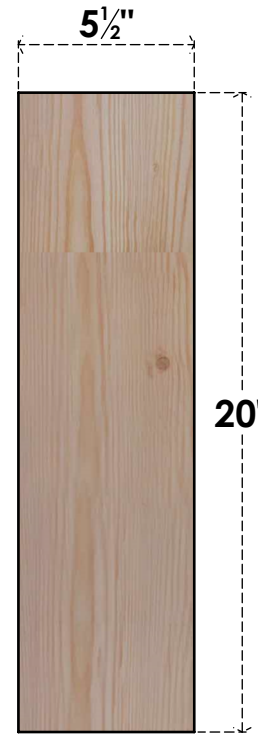

BRC06X08X20TRA00SDF

5 1/2"W X 8"D X 20"H TRADITIONAL SMOOTH BRACE, DOUGLAS FIR

SIDE

FRONT

EKENA MILLWORK
2300 WEST MAIN ST.
CLARKSVILLE, TX 75426
TOLL FREE: 866-607-0453
WWW.EKENAMILLWORK.COM

NOTES

1. INSTALLATION TO BE COMPLETED IN ACCORDANCE WITH MANUFACTURER'S SPECIFICATIONS.
2. DRAWING MAY NOT BE TO SCALE
3. THIS DRAWING IS INTENDED FOR DESIGN AND PLANNING PURPOSES ONLY.
4. ALL INFORMATION CONTAINED HEREIN WAS CURRENT AT THE TIME OF DEVELOPMENT BUT MUST BE REVIEWED AND APPROVED BY THE PRODUCT MANUFACTURER TO BE CONSIDERED ACCURATE.
5. PRODUCTS ARE NOT KILN DRIED. THIS ITEM IS UNIQUE AND WILL CONTAIN THE NATURAL VARIATIONS THAT THE WOOD SPECIES OFFERS. THIS MAY RESULT IN VARIATIONS UP TO 1/4"