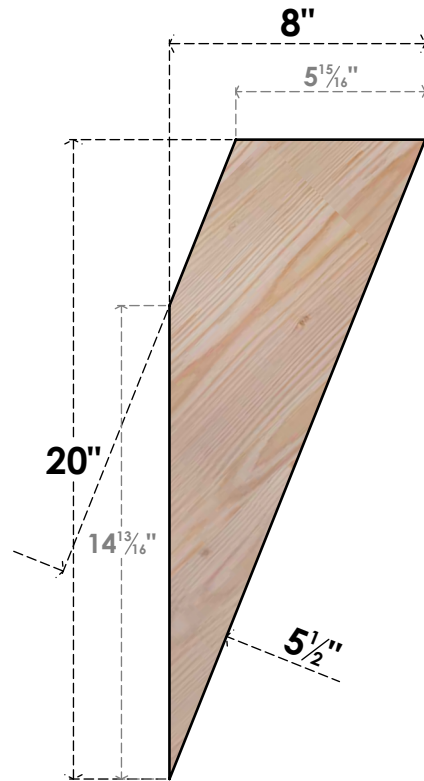

BRC06X08X20TRA00SDF

5 1/2"W X 8"D X 20"H TRADITIONAL SMOOTH BRACE, DOUGLAS FIR

SIDE

FRONT

EKENA MILLWORK
2300 WEST MAIN ST.
CLARKSVILLE, TX 75426
TOLL FREE: 866-607-0453
WWW.EKENAMILLWORK.COM

NOTES

1. INSTALLATION TO BE COMPLETED IN ACCORDANCE WITH MANUFACTURER'S SPECIFICATIONS.
2. DRAWING MAY NOT BE TO SCALE
3. THIS DRAWING IS INTENDED FOR DESIGN AND PLANNING PURPOSES ONLY.
4. ALL INFORMATION CONTAINED HEREIN WAS CURRENT AT THE TIME OF DEVELOPMENT BUT MUST BE REVIEWED AND APPROVED BY THE PRODUCT MANUFACTURER TO BE CONSIDERED ACCURATE.
5. PRODUCTS ARE NOT KILN DRIED. THIS ITEM IS UNIQUE AND WILL CONTAIN THE NATURAL VARIATIONS THAT THE WOOD SPECIES OFFERS. THIS MAY RESULT IN VARIATIONS UP TO 1/4"